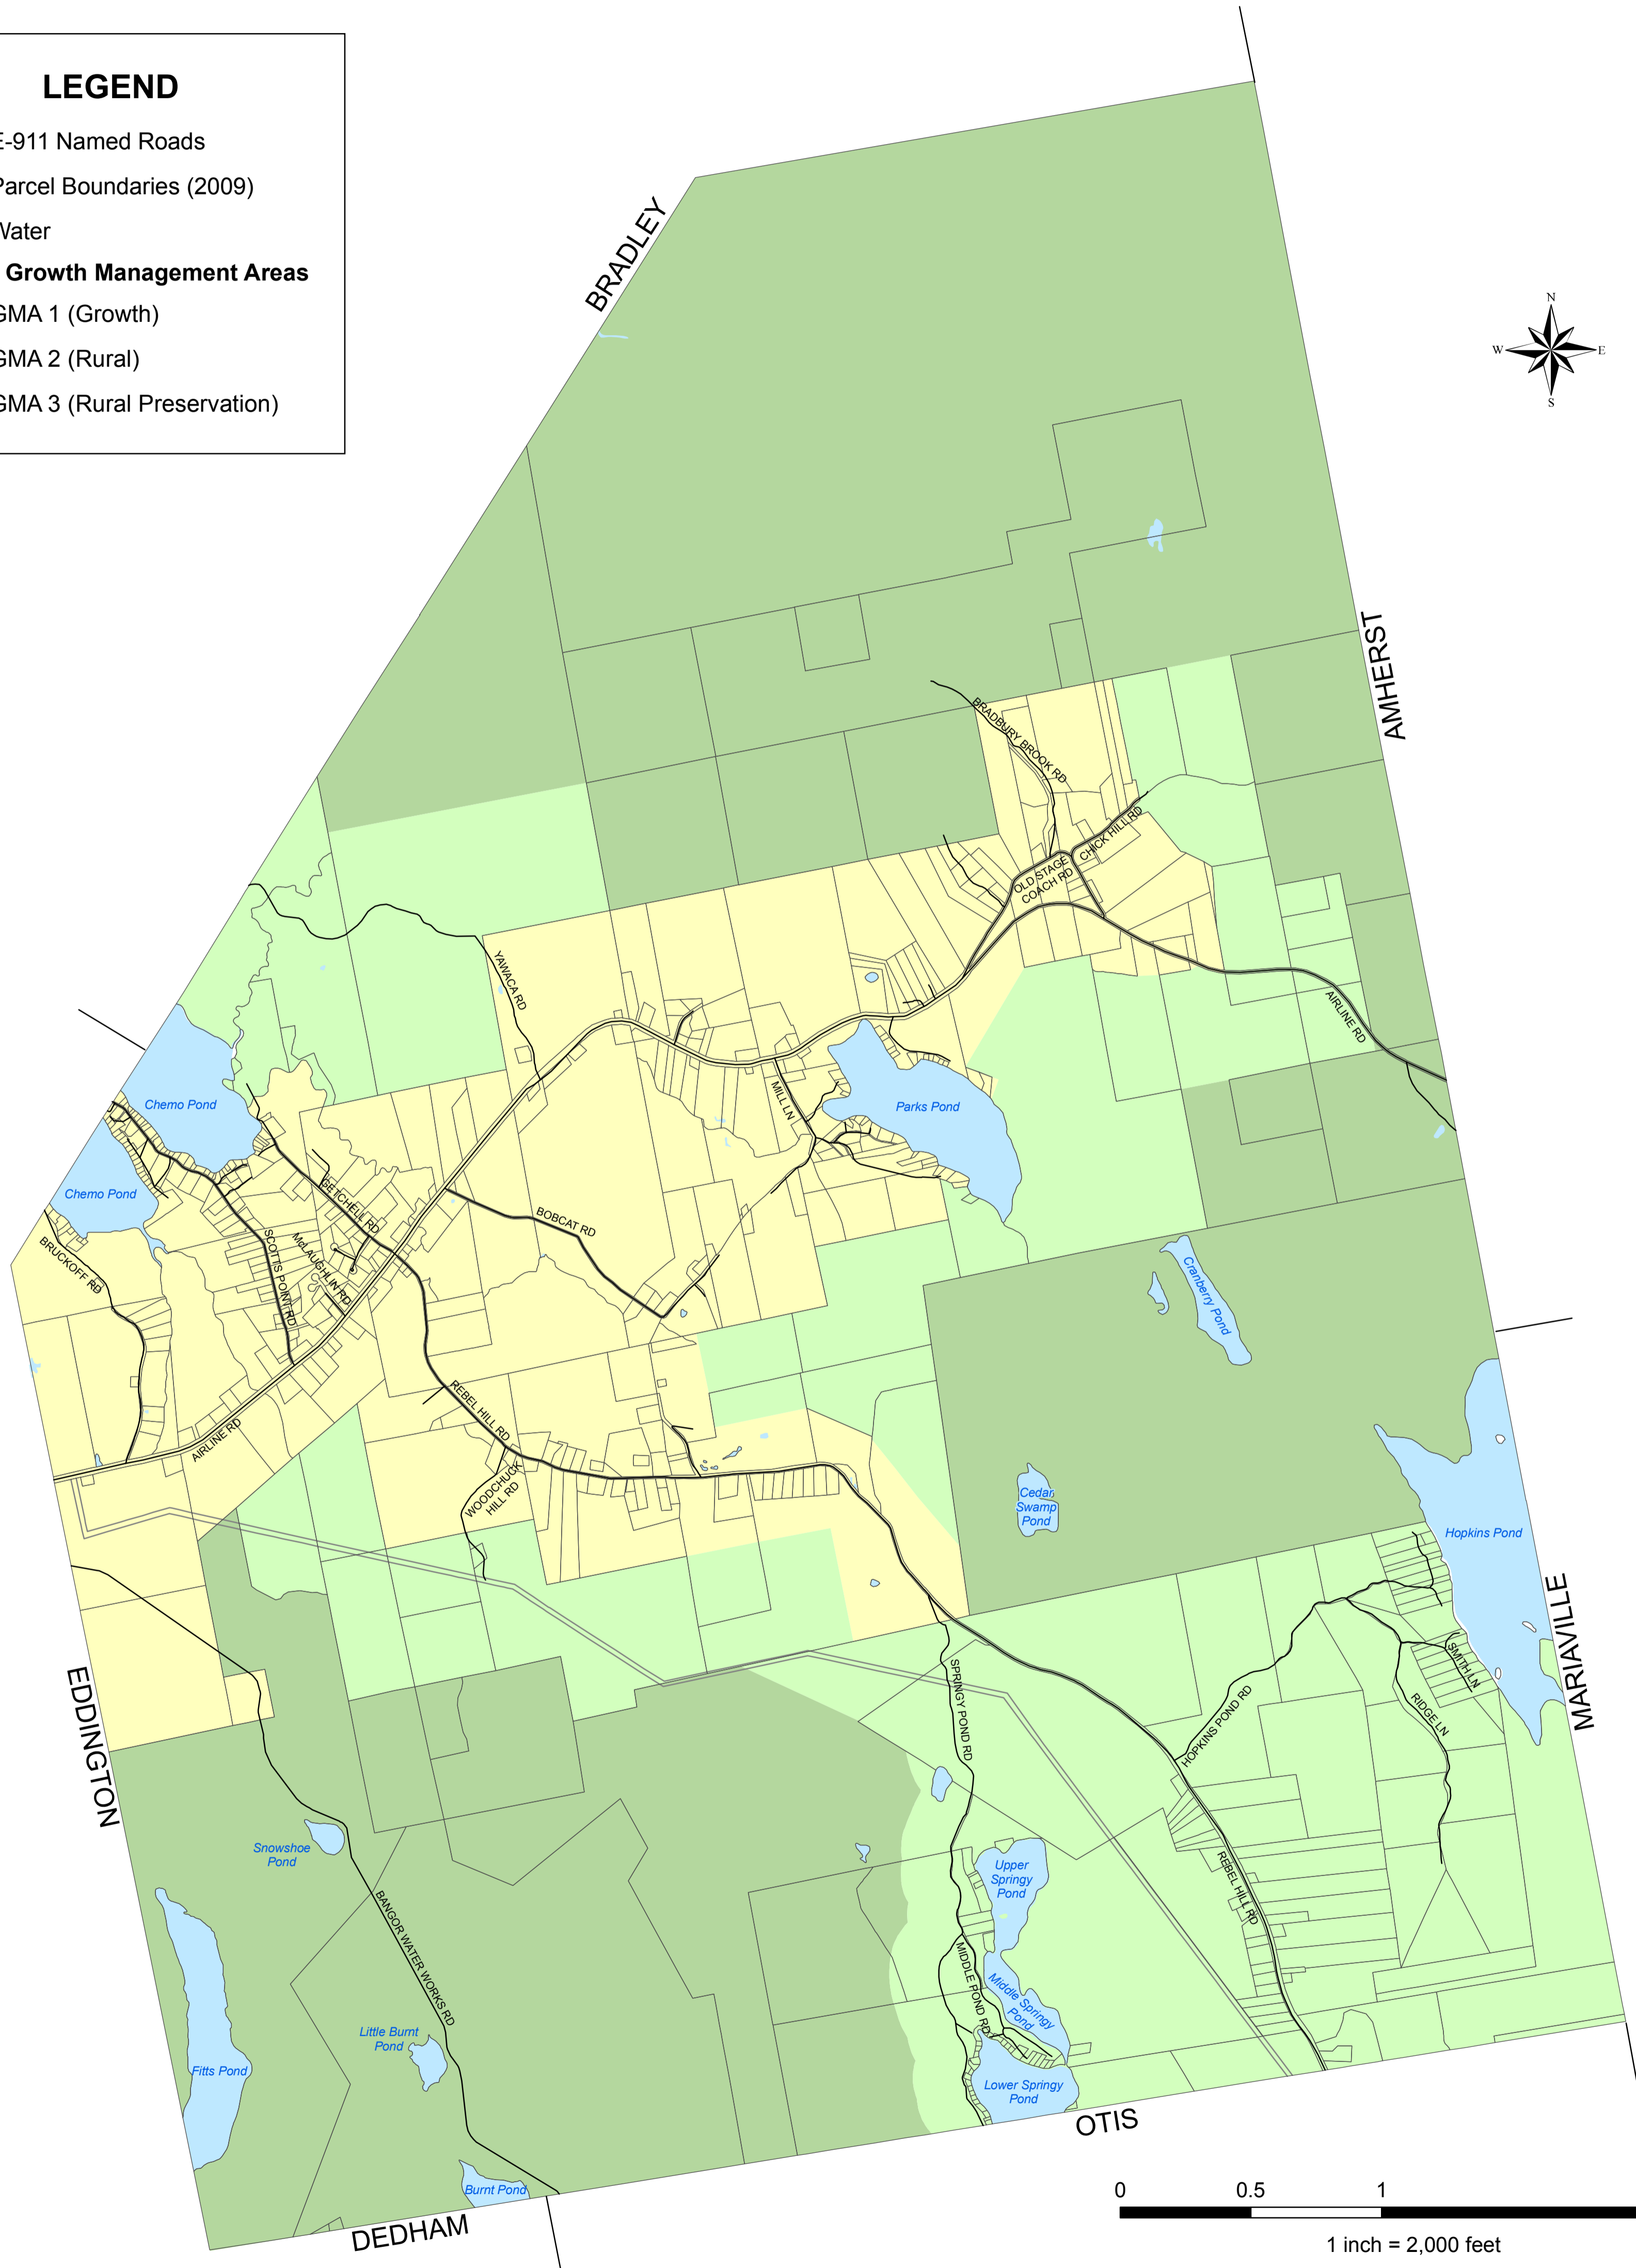

▭ Parcel Boundaries (2009)

💧 Water

Primary Growth Management Areas

☀️ GMA 1 (Growth)

🌿 GMA 2 (Rural)

🌲 GMA 3 (Rural Preservation)

0 0.5 1 2 Miles
1 inch = 2,000 feet

Map prepared by Jason Czapiaga, Planning Board Alternate
Sources: EMDC, Town of Clifton, and MEGIS