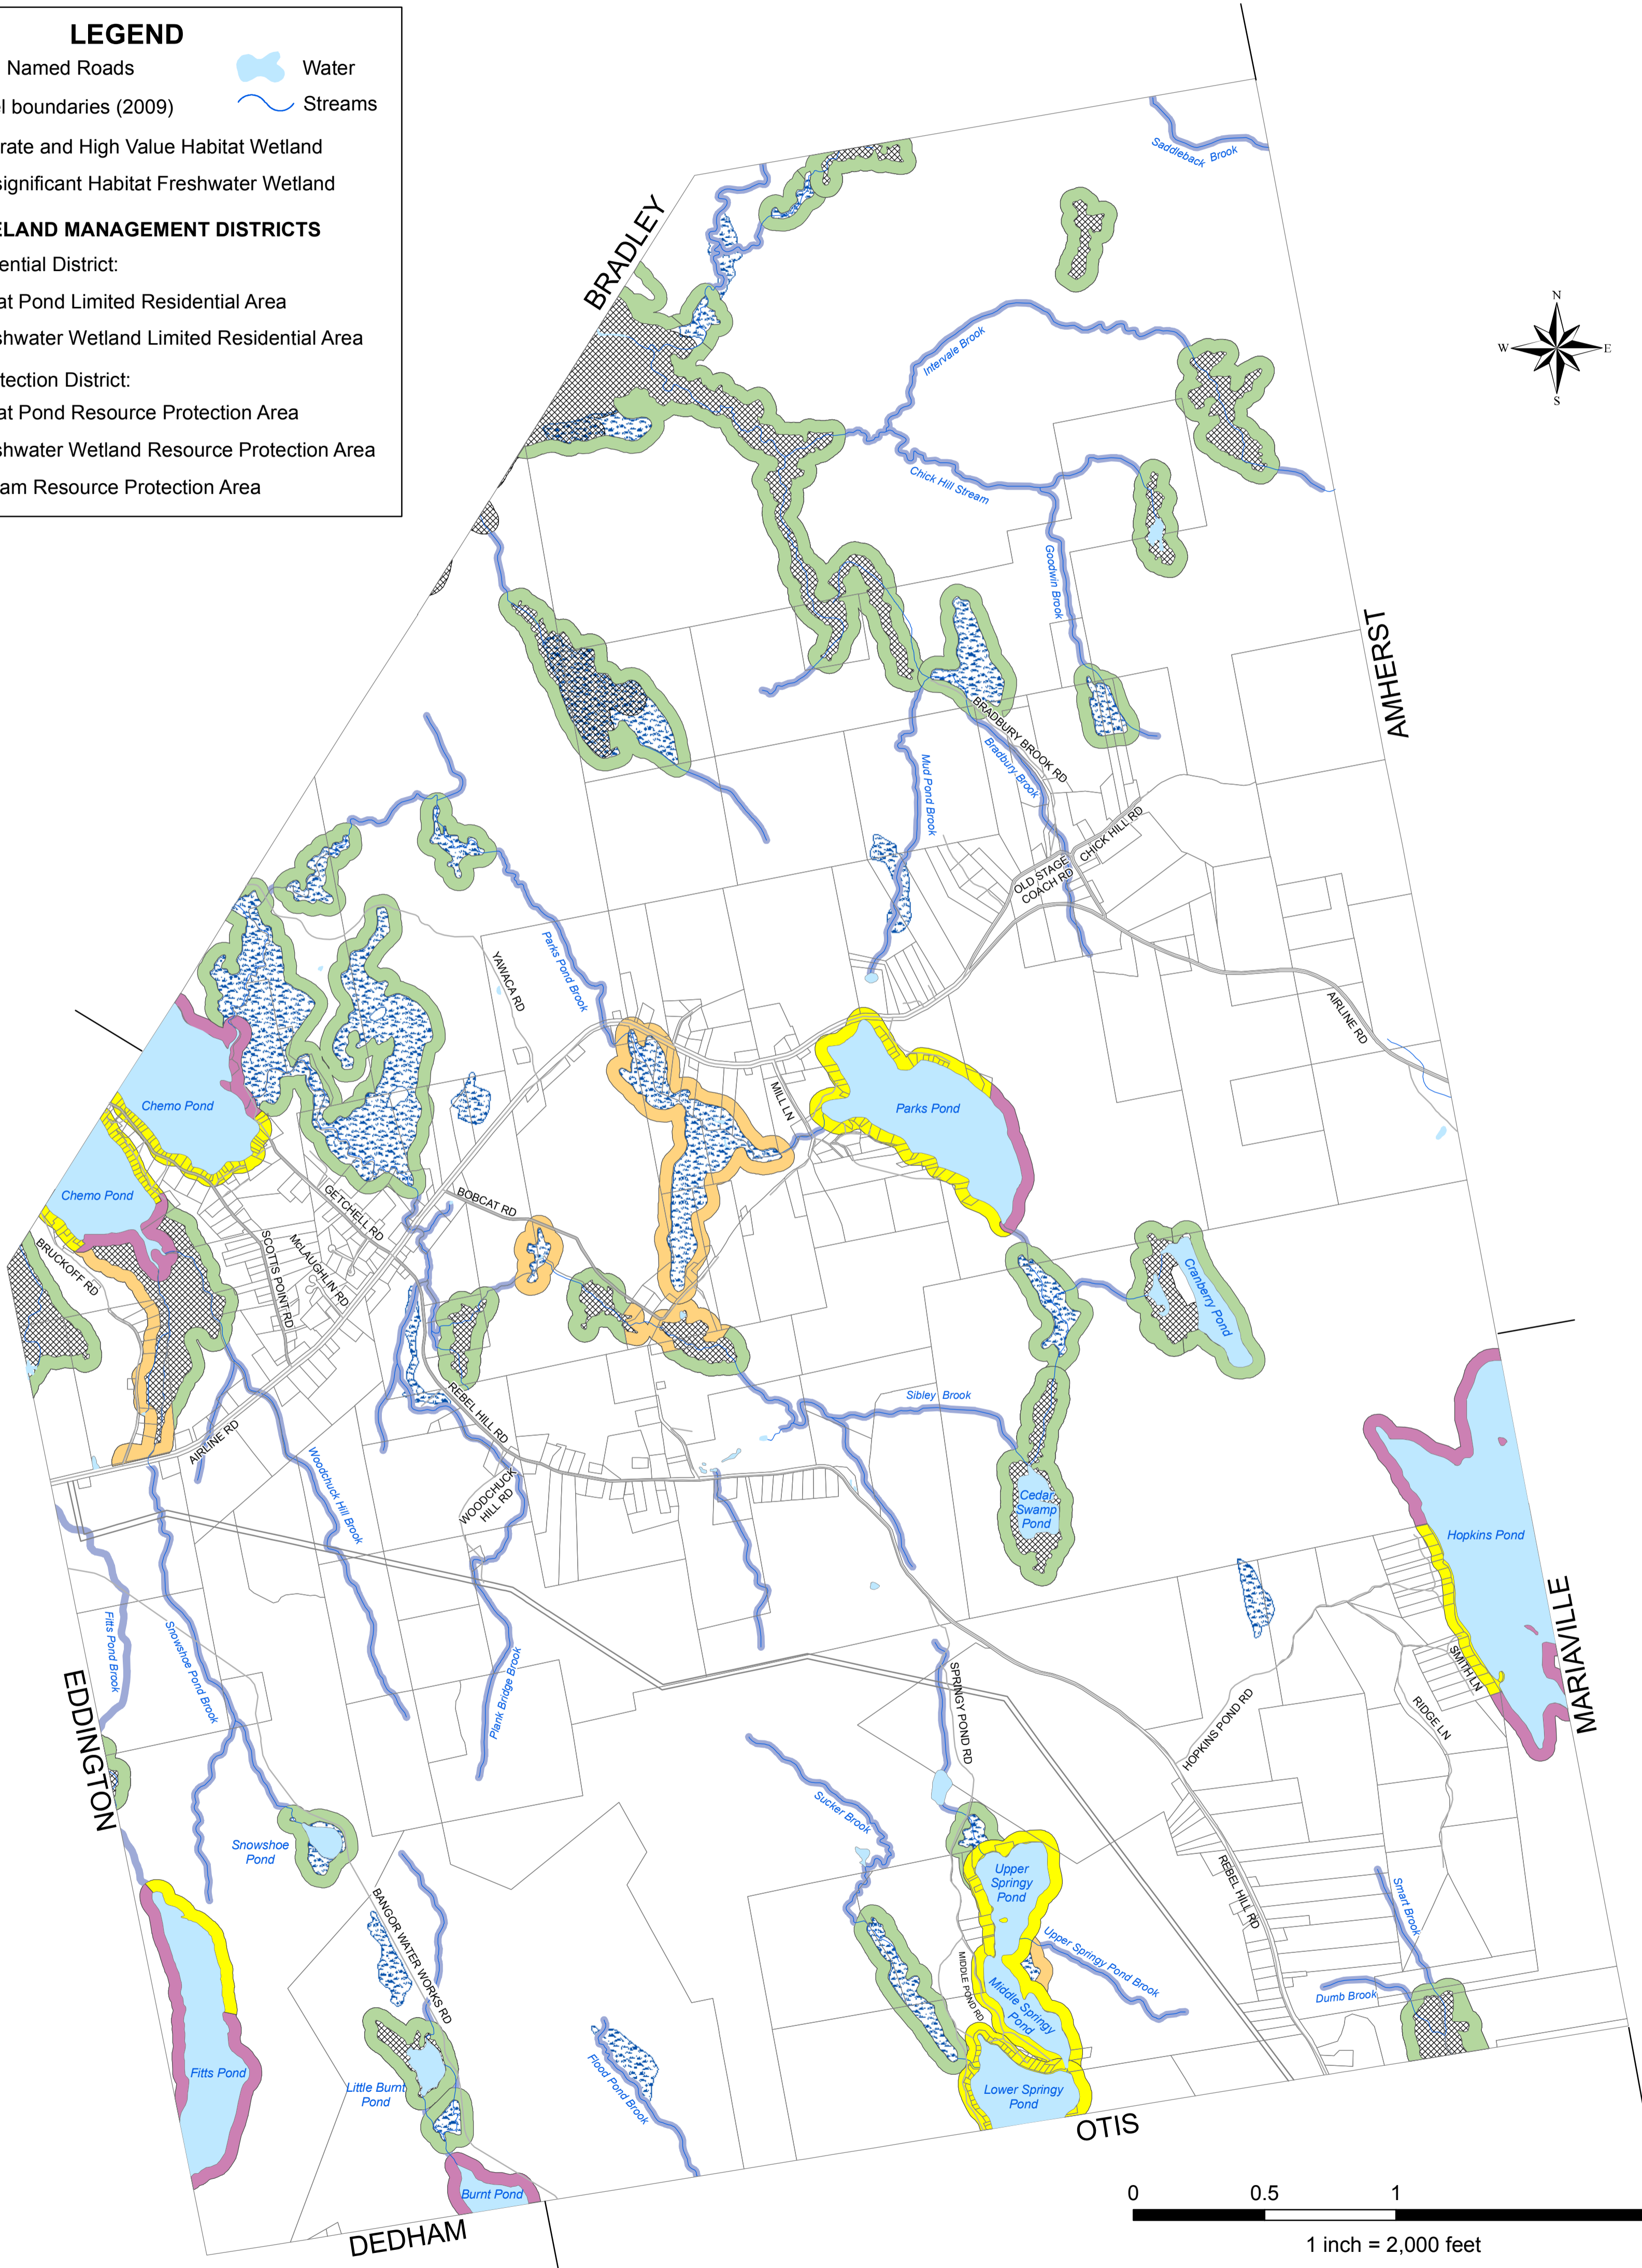

TOWN OF CLIFTON

135 Airline Road, Clifton ME 04428 * (207) 843-0709

Official Clifton Land Use Ordinance Map - Shoreland Management Overlay Area

April 8, 2010

LEGEND

- E-911 Named Roads
- Water
- Streams
- Parcel boundaries (2009)
- Moderate and High Value Habitat Wetland
- Non-significant Habitat Freshwater Wetland

SHORELAND MANAGEMENT DISTRICTS

Limited Residential District:

- Great Pond Limited Residential Area
- Freshwater Wetland Limited Residential Area

Resource Protection District:

- Great Pond Resource Protection Area
- Freshwater Wetland Resource Protection Area
- Stream Resource Protection Area

0 0.5 1 2 Miles
1 inch = 2,000 feet

Map prepared by Jason Czapiga, Planning Board Alternate
Sources: EMDC, Town of Clifton, and MEGIS